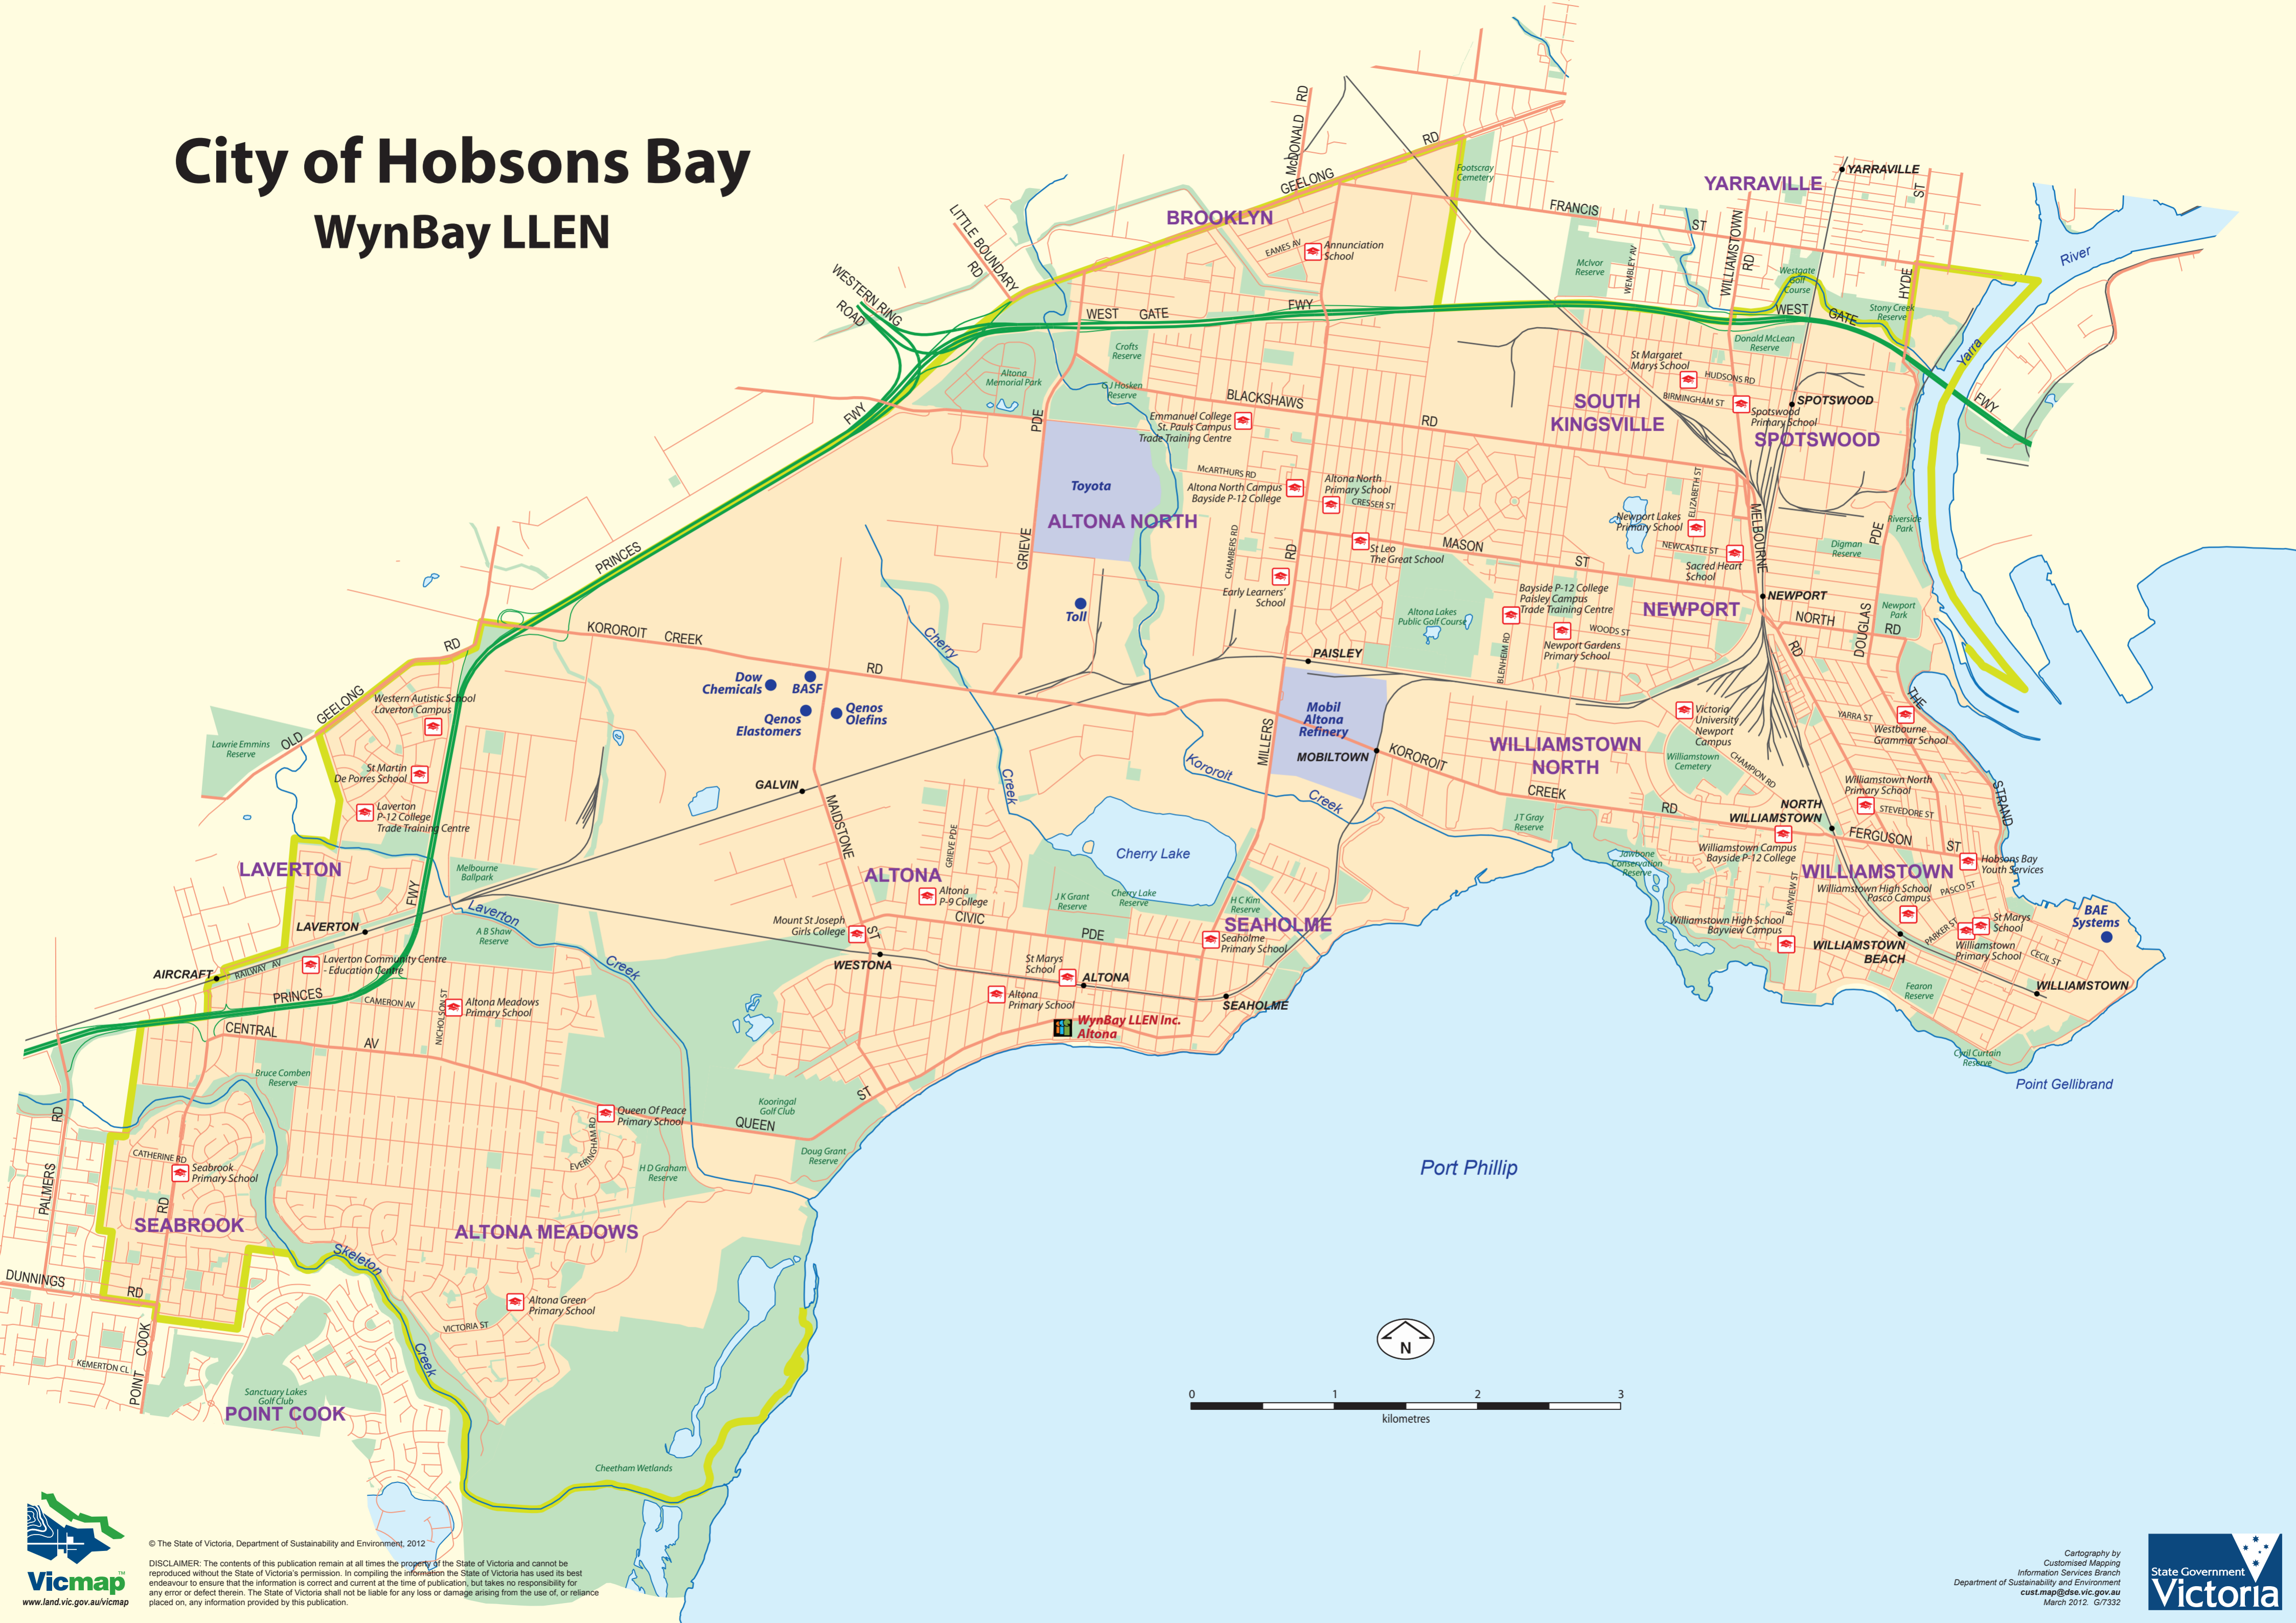

City of Hobsons Bay

WynBay LLEN

Cartography by
Customised Mapping
Information Services Branch
Department of Sustainability and Environment
cust.map@dse.vic.gov.au
March 2012 G/7332